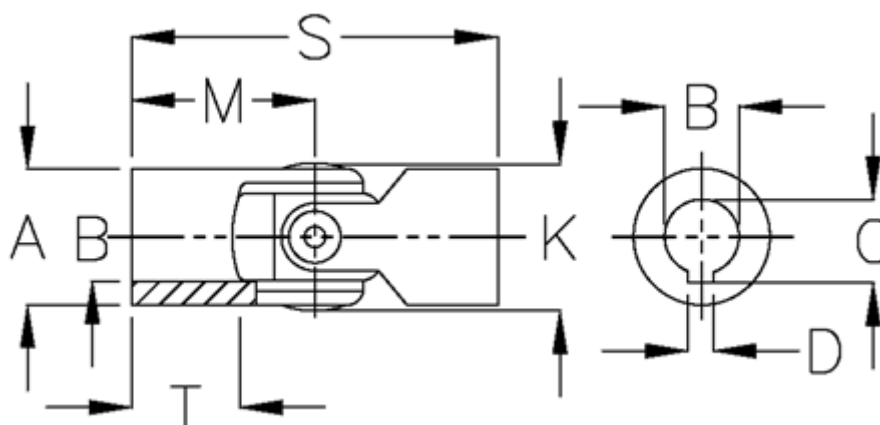

Article number: 07740403

Description: Single cross joint w/slide bearing
0.740.403

Measures

A	= 40	T = 32
B H7	= 25	
C	= 28.3	
D	= 8	
K	= 42.0	
M	= 54	
MD max N m	= 160	
s	= 108	